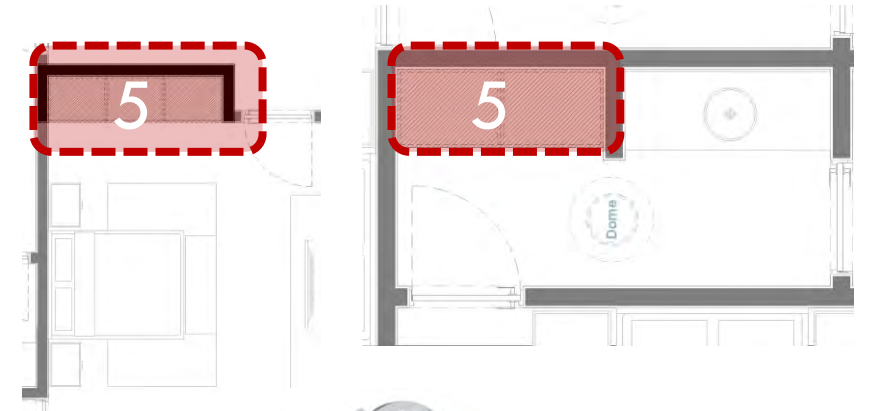

ARCHITECTURAL MODIFICATIONS

Elite Alliance:

1. Lockable owner's closet
2. Linen closet
3. 4 stools
4. 2 lounge chairs + table in patio
5. Space for linen

Elite Alliance:

1. Lockable owner's closet
2. Linen closet
3. 4 stools
4. 2 lounge chairs + table in patio
5. Space for linen

3. 4 stools

4. 2 lounge chairs + table in patio

5. Space for linen

ESPIRITUTM
LIVING

Welcome Home to WellbeingTM

www.grupoespirtu.com