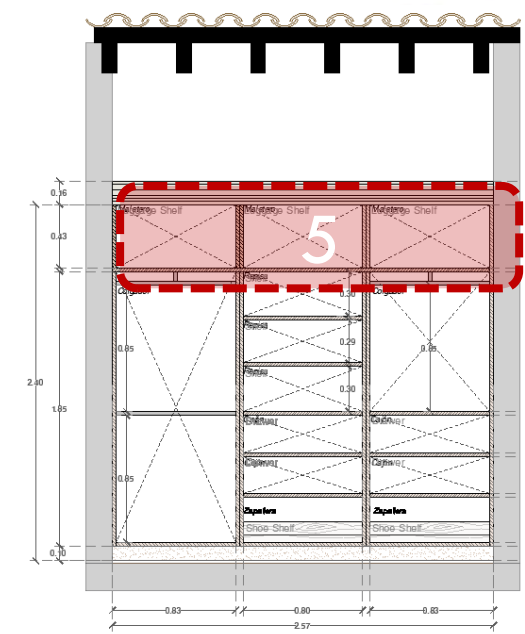

ARCHITECTURAL MODIFICATIONS

Elite Alliance:

1. Lockable owner's closet
2. Linen closet
3. 4 stools
4. 2 lounge chairs + table in patio
5. Space for linen

Elite Alliance:

1. Lockable owner's closet
2. Linen closet
3. 4 stools
4. 2 lounge chairs + table in patio
5. Space for linen

3. 4 stools

4. 2 lounge chairs + table in patio

5. Space for linen

ESPIRITUTM
LIVING

Welcome Home to WellbeingTM

www.grupoespirtu.com