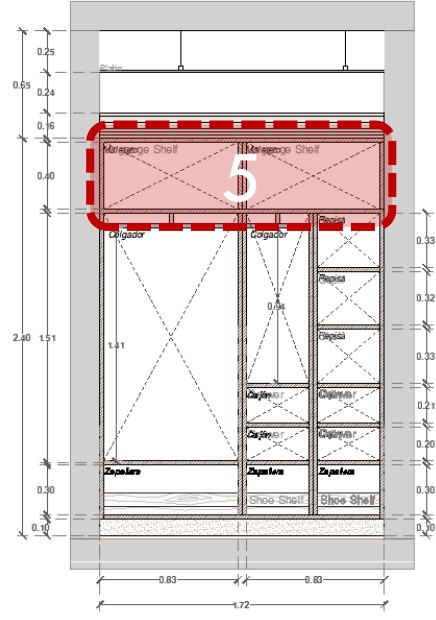

ARCHITECTURAL MODIFICATIONS

Elite Alliance:

1. Lockable owner's closet
2. Linen closet
3. 4 stools
4. 2 lounge chairs + table in patio
5. Space for linen

Elite Alliance:

1. Lockable owner's closet
2. Linen closet
3. 4 stools
4. 2 lounge chairs + table in patio
5. Space for linen

3. 4 stools

4. 2 lounge chairs + table in patio

5. Space for linen

ESPIRITUTM
LIVING

Welcome Home to WellbeingTM

www.grupoespirtu.com