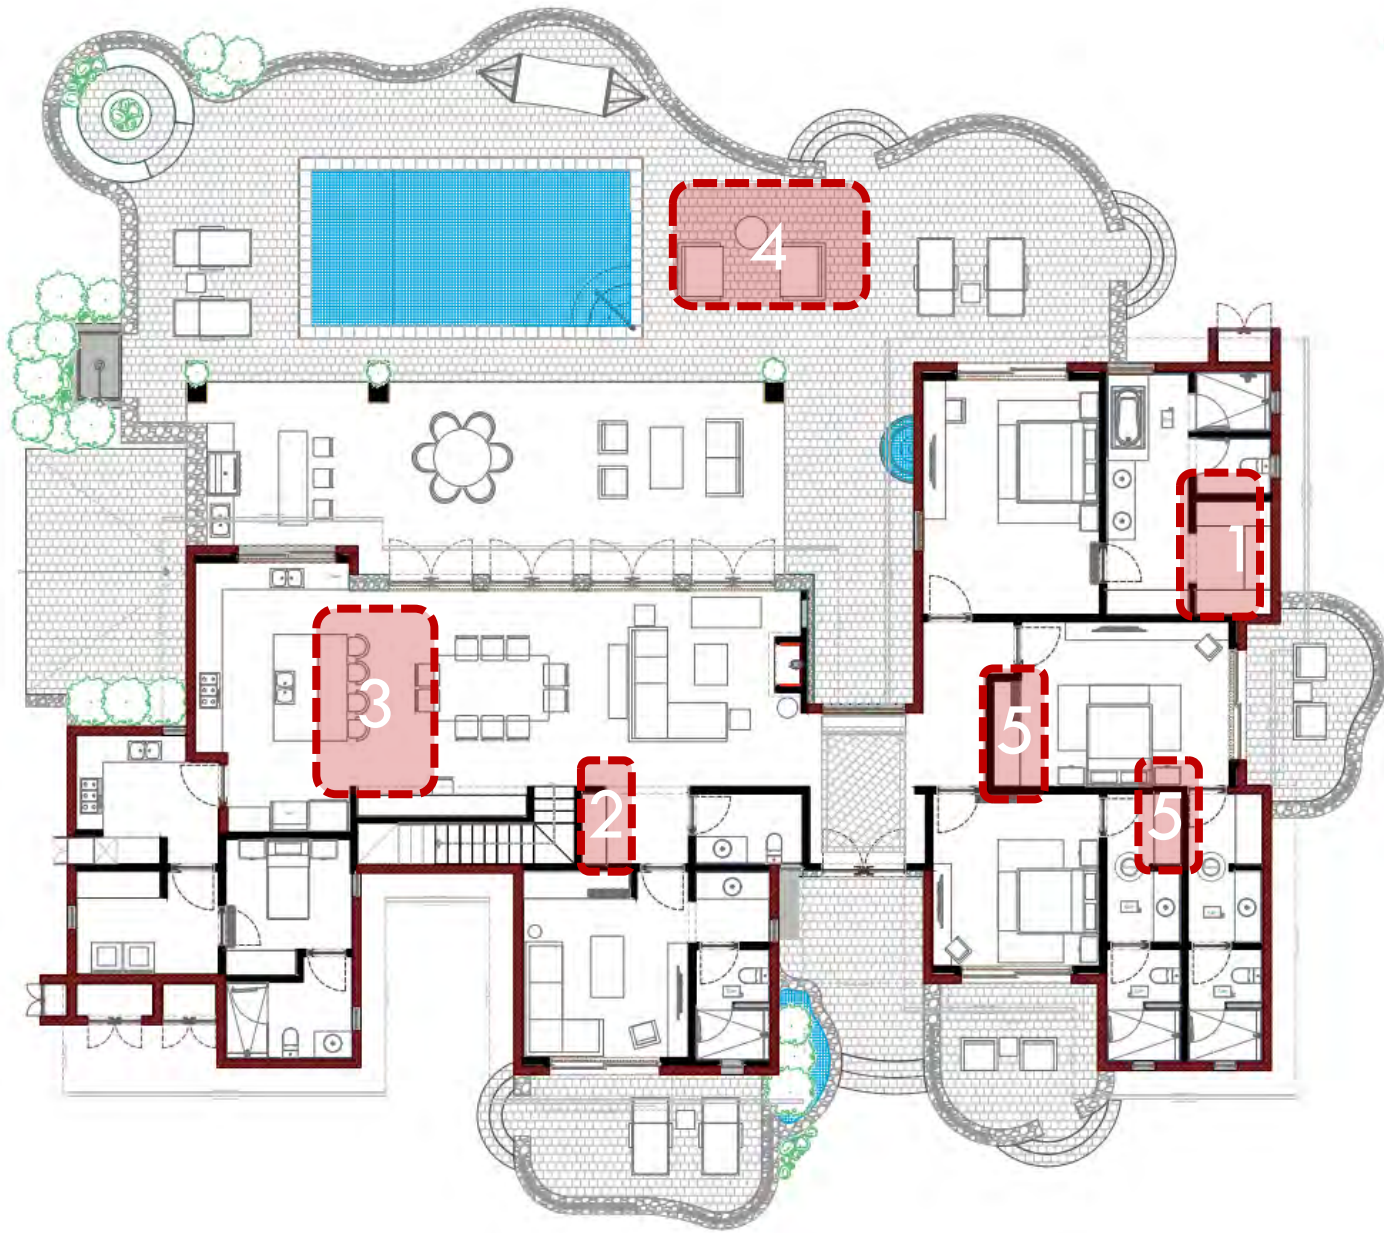

ARCHITECTURAL MODIFICATIONS

Elite Alliance:

1. Lockable owner's closet
2. Linen closet
3. 4 stools
4. 2 lounge chairs + table in patio
5. Space for linen

Elite Alliance:

1. Lockable owner's closet
2. Linen closet
3. 4 stools
4. 2 lounge chairs + table in patio
5. Space for linen

3. 4 stools

4. 2 lounge chairs + table in patio

5. Space for linen

ESPIRITUTM
LIVING

Welcome Home to WellbeingTM

www.grupoespirtu.com