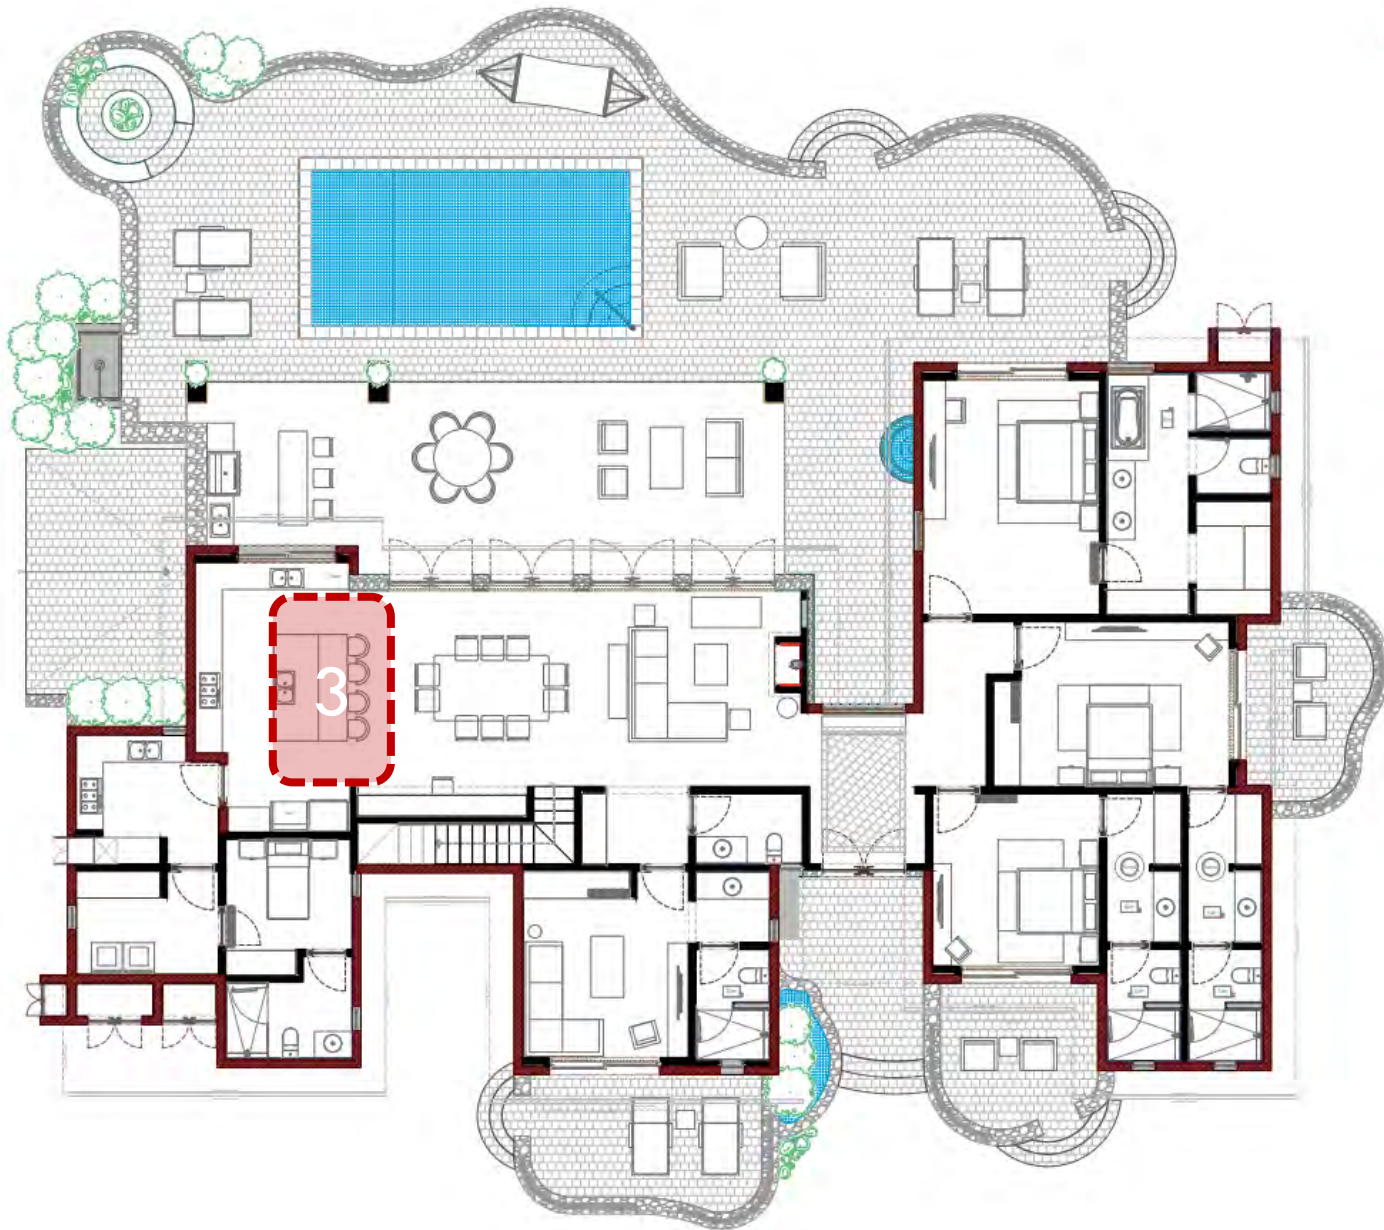

ARCHITECTURAL MODIFICATIONS

Elite Alliance:

1. Lockable owner's closet
2. Linen closet
3. 4 stools
4. 2 lounge chairs + table in patio
5. Space for linen

Elite Alliance:

1. Lockable owner's closet
2. Linen closet
3. 4 stools
4. 2 lounge chairs + table in patio
5. Space for linen

3. 4 stools

4. 2 lounge chairs + table in patio

5. Space for linen

ESPIRITUTM
LIVING

Welcome Home to WellbeingTM

www.grupoespirtu.com