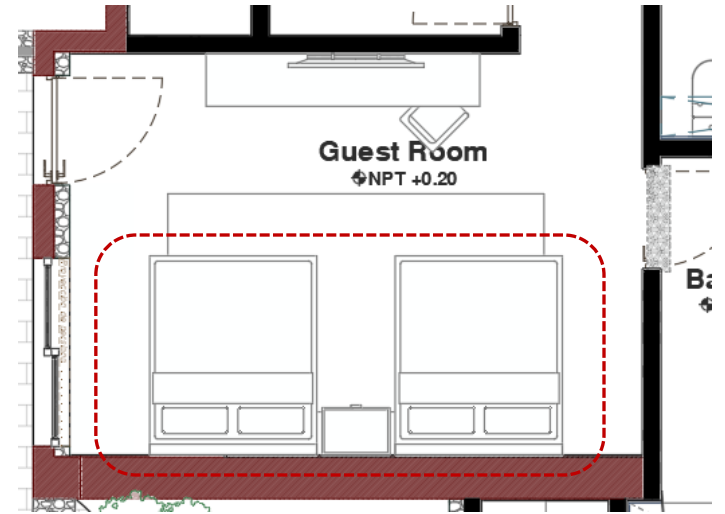

1. Linen / Owners Closet
2. Interior Storage
3. Walk-in Closet
4. (2) Queen Beds in guest room
5. Guest Furniture modified (Desk + T.V.)
6. (1) King size bed in master bedroom.

1. Linen / Owners Closet

2

2. Interior Storage

3

3. Walk-in Closet

4

4. (2) Queen Beds in guest room

5. Guest Furniture modified (Desk + T.V.)

6

**Master Bedroom**  
 ↕ NPT +0.20

6. (1) King size bed in master bedroom.

ESPIRITU™  
LIVING

Welcome Home to Wellbeing™

[www.grupoespirtu.com](http://www.grupoespirtu.com)