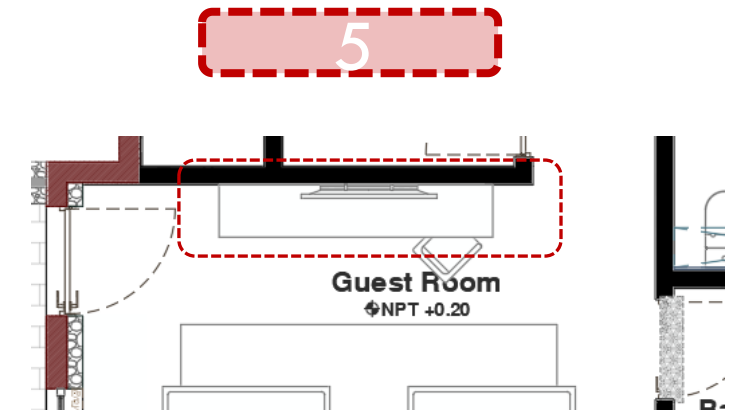

2

2. Interior Storage

3

3. Walk-in Closet

4

4. (2) Queen Beds in guest room

5. Guest Furniture modified (Desk + T.V.)

6

**Master Bedroom**  
 ↕ NPT +0.20

6. (1) King size bed in master bedroom.

ESPIRITU™  
LIVING

Welcome Home to Wellbeing™

[www.grupoespirtu.com](http://www.grupoespirtu.com)