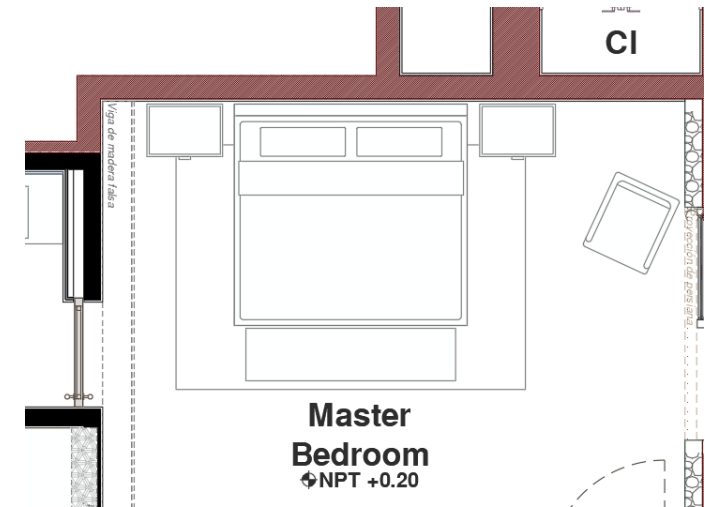

1. Linen / Owners Closet
2. Interior Storage
3. Walk-in Closet
4. (2) Queen Beds in guest room
5. Guest Furniture modified (Desk + T.V.)
6. (1) King size bed in master bedroom.

1. Linen / Owners Closet

2

2. Interior Storage

3

3. Walk-in Closet

4

4. (2) Queen Beds in guest room

5. Guest Furniture modified (Desk + T.V.)

6

**Master Bedroom**  
 ↕ NPT +0.20

6. (1) King size bed in master bedroom.

ESPIRITU™  
LIVING

Welcome Home to Wellbeing™

[www.grupoespirtu.com](http://www.grupoespirtu.com)