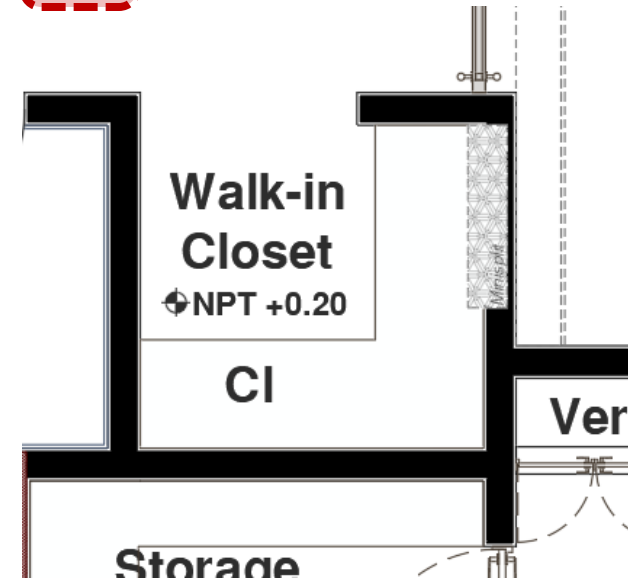

### Elite Alliance:

1. Linen / Owners Closet
2. Interior Storage
3. Walk-in Closet
4. (2) Queen Beds in guest room
5. Guest Furniture modified (Desk + T.V.)
6. (1) King size bed in master bedroom.

Elite Alliance:

1. Linen / Owners Closet
2. Interior Storage
3. Walk-in Closet
4. (2) Queen Beds in guest room
5. Guest Furniture modified (Desk + T.V.)
6. (1) King size bed in master bedroom.

1. Linen / Owners Closet

2

2. Interior Storage

3

3. Walk-in Closet

4

4. (2) Queen Beds in guest room

5. Guest Furniture modified (Desk + T.V.)

6