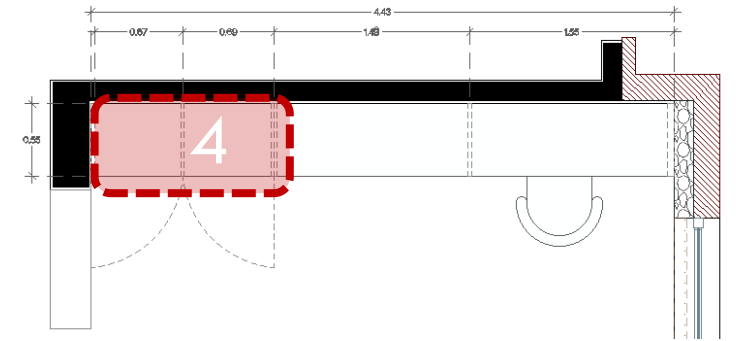

3. Lounge chair + table in patio