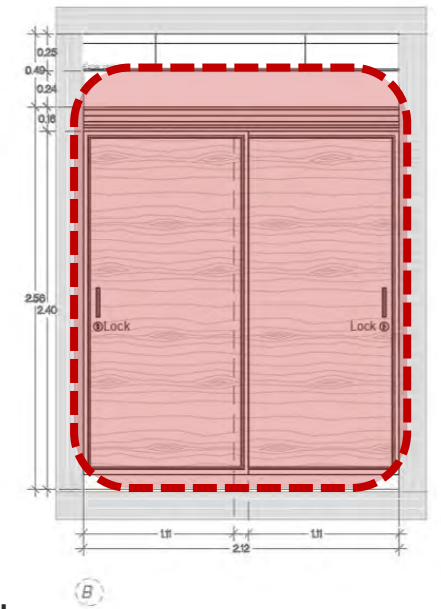

ARCHITECTURAL MODIFICATIONS

Elite Alliance:

1. Linen closet
2. 4 stools
3. 2 lounge chairs + table in patio
4. Space for linen

Elite Alliance:

1. Linen closet
2. 4 stools
3. 2 lounge chairs + table in patio
4. Space for linen

1. Linen closet

2. 4 Stools

3. Lounge chair + table in patio

4. Space for linen

ESPIRITUTM
LIVING

Welcome Home to WellbeingTM

www.grupoespirtu.com