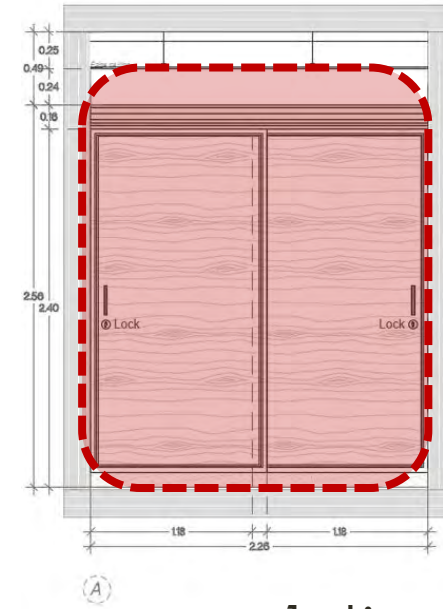

ARCHITECTURAL MODIFICATIONS

Elite Alliance:

1. Linen closet
2. 4 stools
3. 2 lounge chairs + table in patio
4. Space for linen

Elite Alliance:

1. Linen closet
2. 4 stools
3. 2 lounge chairs + table in patio
4. Space for linen