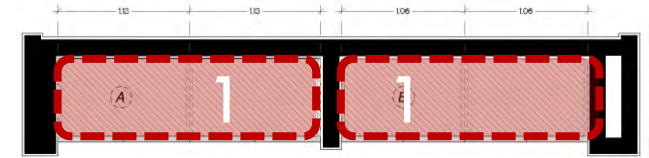

ARCHITECTURAL MODIFICATIONS

Elite Alliance:

1. Linen closet
2. 4 stools
3. 2 lounge chairs + table in patio
4. Space for linen

Elite Alliance:

1. Linen closet
2. 4 stools
3. 2 lounge chairs + table in patio
4. Space for linen