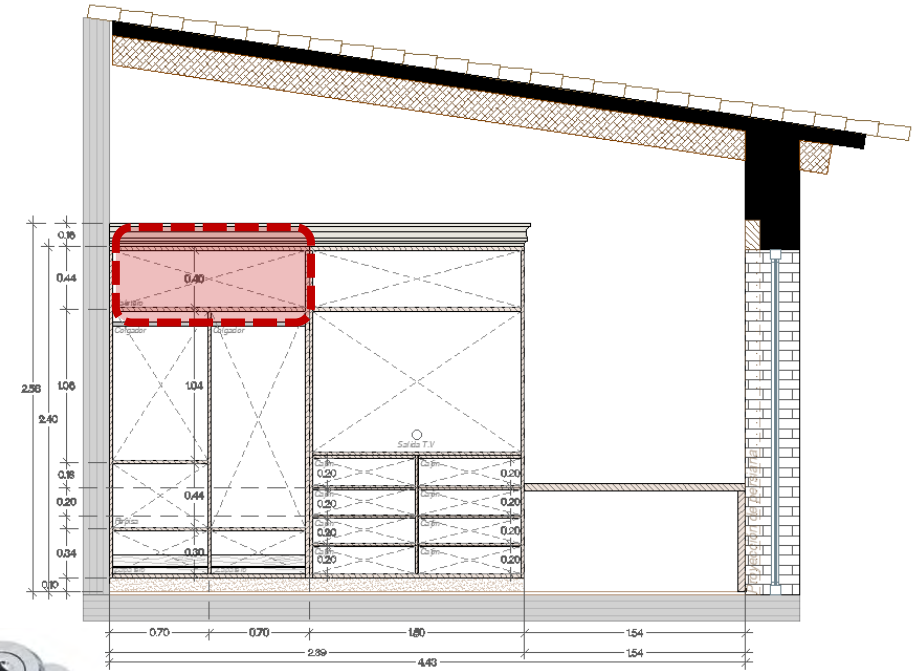

ARCHITECTURAL MODIFICATIONS

Elite Alliance:

1. Linen closet
2. 4 stools
3. 2 lounge chairs + table in patio
4. Space for linen

Elite Alliance:

1. Linen closet
2. 4 stools
3. 2 lounge chairs + table in patio
4. Space for linen

1. Linen closet

2. 4 Stools

3. Lounge chair + table in patio

4. Space for linen

ESPIRITUTM
LIVING

Welcome Home to WellbeingTM

www.grupoespirtu.com