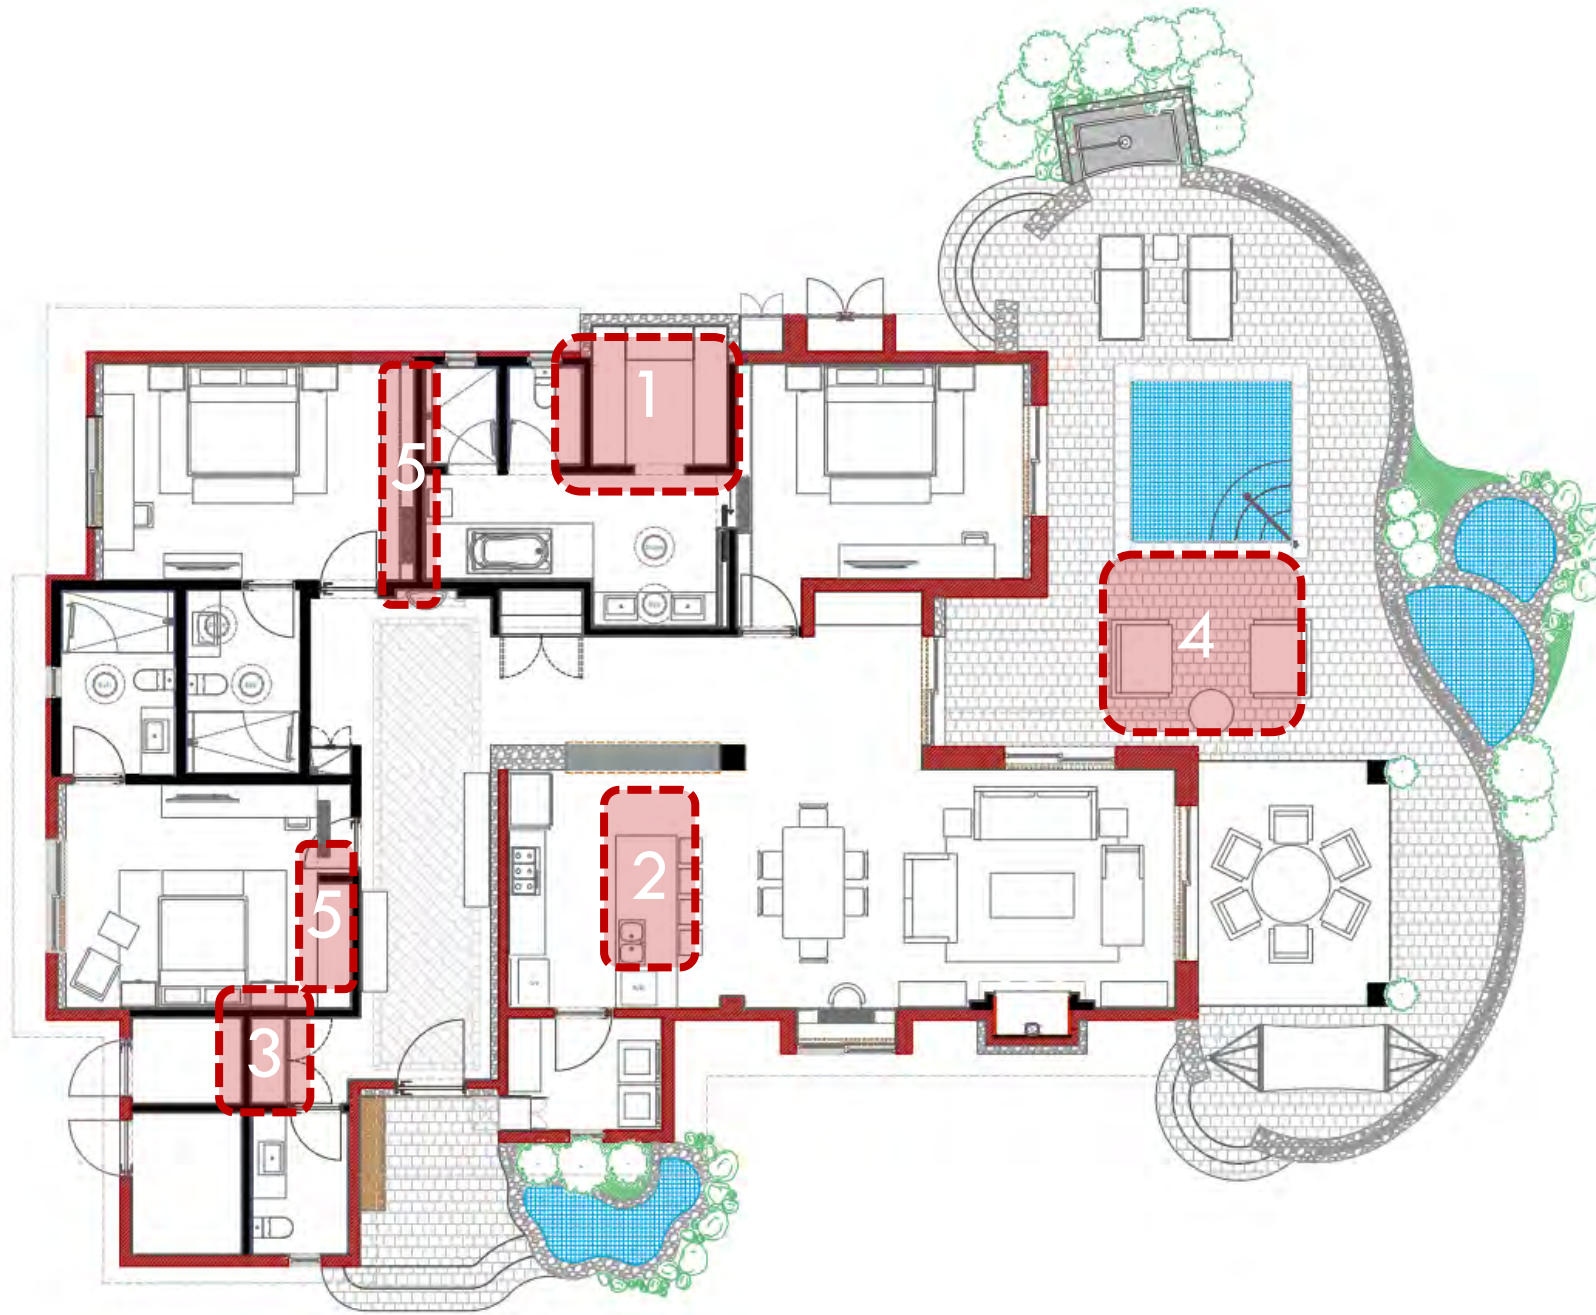

ARCHITECTURAL MODIFICATIONS

Elite Alliance:

1. Lockable owner's closet
2. 4 bar stools
3. Linen closet
4. 2 lounge chairs + table in patio
5. Space for linen

Elite Alliance:

1. Lockable owner's closet
2. 4 bar stools
3. Linen closet
4. 2 lounge chairs + table in patio
5. Space for linen

1. Lockable owner's closet

2. 4 bar stools

3. Linen closet

4. 2 lounge chairs + table in patio

5. Space for linen

ESPIRITUTM
LIVING

Welcome Home to WellbeingTM

www.grupoespirtu.com