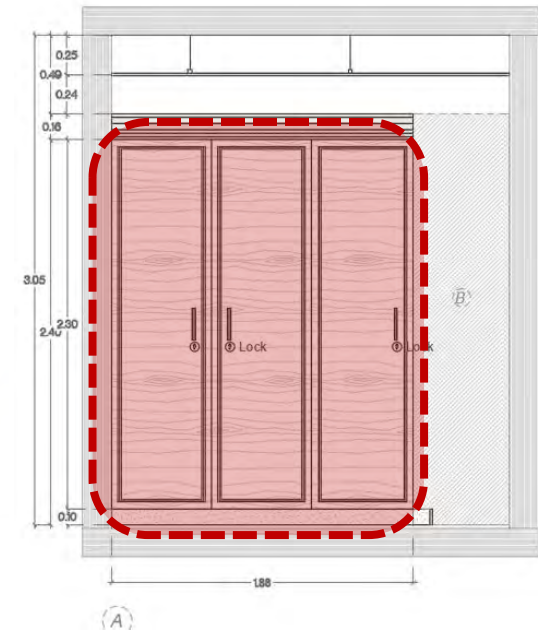

ARCHITECTURAL MODIFICATIONS

Elite Alliance:

1. Lockable owner's closet
2. 4 bar stools
3. Linen closet
4. 2 lounge chairs + table in patio
5. Space for linen

Elite Alliance:

1. Lockable owner's closet
2. 4 bar stools
3. Linen closet
4. 2 lounge chairs + table in patio
5. Space for linen