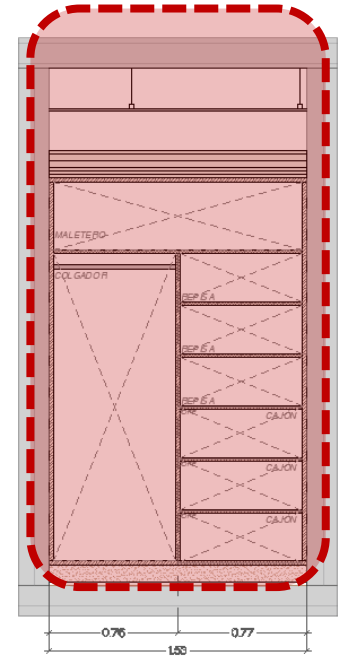

3. Linen closet