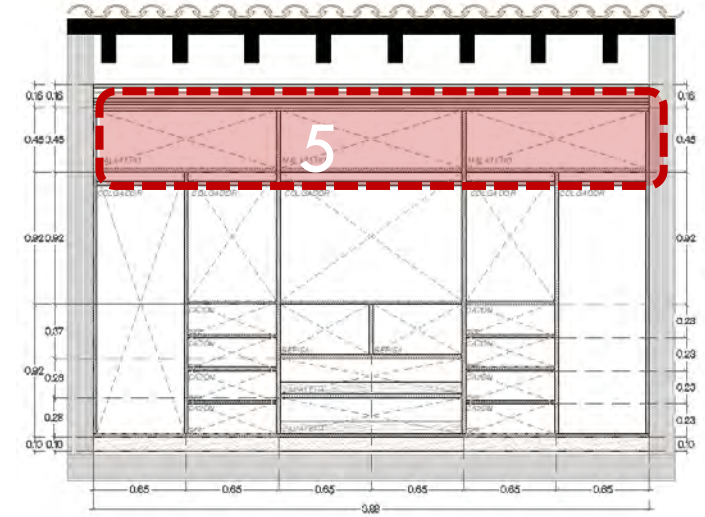

ARCHITECTURAL MODIFICATIONS

Elite Alliance:

1. Lockable owner's closet
2. 4 bar stools
3. Linen closet
4. 2 lounge chairs + table in patio
5. Space for linen

Elite Alliance:

1. Lockable owner's closet
2. 4 bar stools
3. Linen closet
4. 2 lounge chairs + table in patio
5. Space for linen

1. Lockable owner's closet

2. 4 bar stools

3. Linen closet

4. 2 lounge chairs + table in patio

5. Space for linen

ESPIRITUTM
LIVING

Welcome Home to WellbeingTM

www.grupoespirtu.com