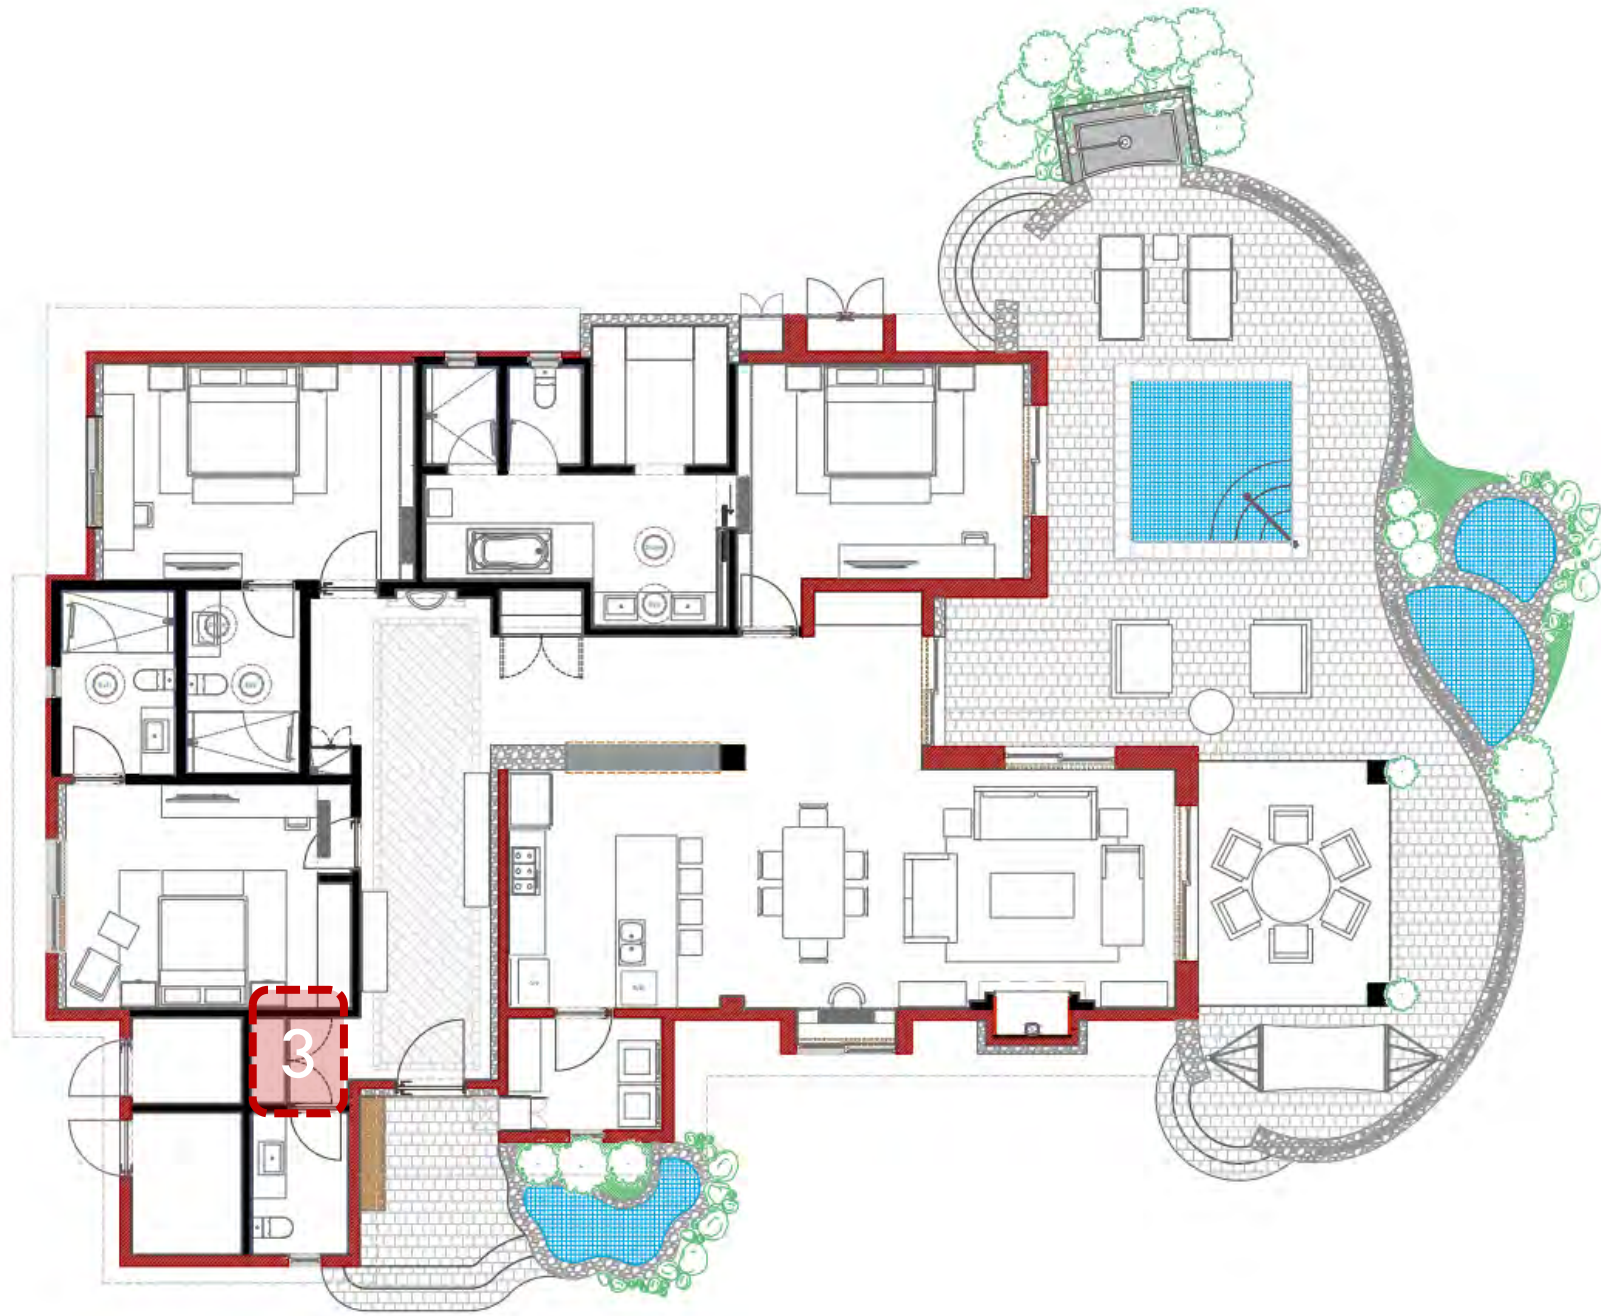

ARCHITECTURAL MODIFICATIONS

Elite Alliance:

1. Lockable owner's closet
2. 4 bar stools
3. Linen closet
4. 2 lounge chairs + table in patio
5. Space for linen

Elite Alliance:

1. Lockable owner's closet
2. 4 bar stools
3. Linen closet
4. 2 lounge chairs + table in patio
5. Space for linen

1. Lockable owner's closet

2. 4 bar stools

3. Linen closet

4. 2 lounge chairs + table in patio

5. Space for linen

ESPIRITUTM
LIVING

Welcome Home to WellbeingTM

www.grupoespirtu.com